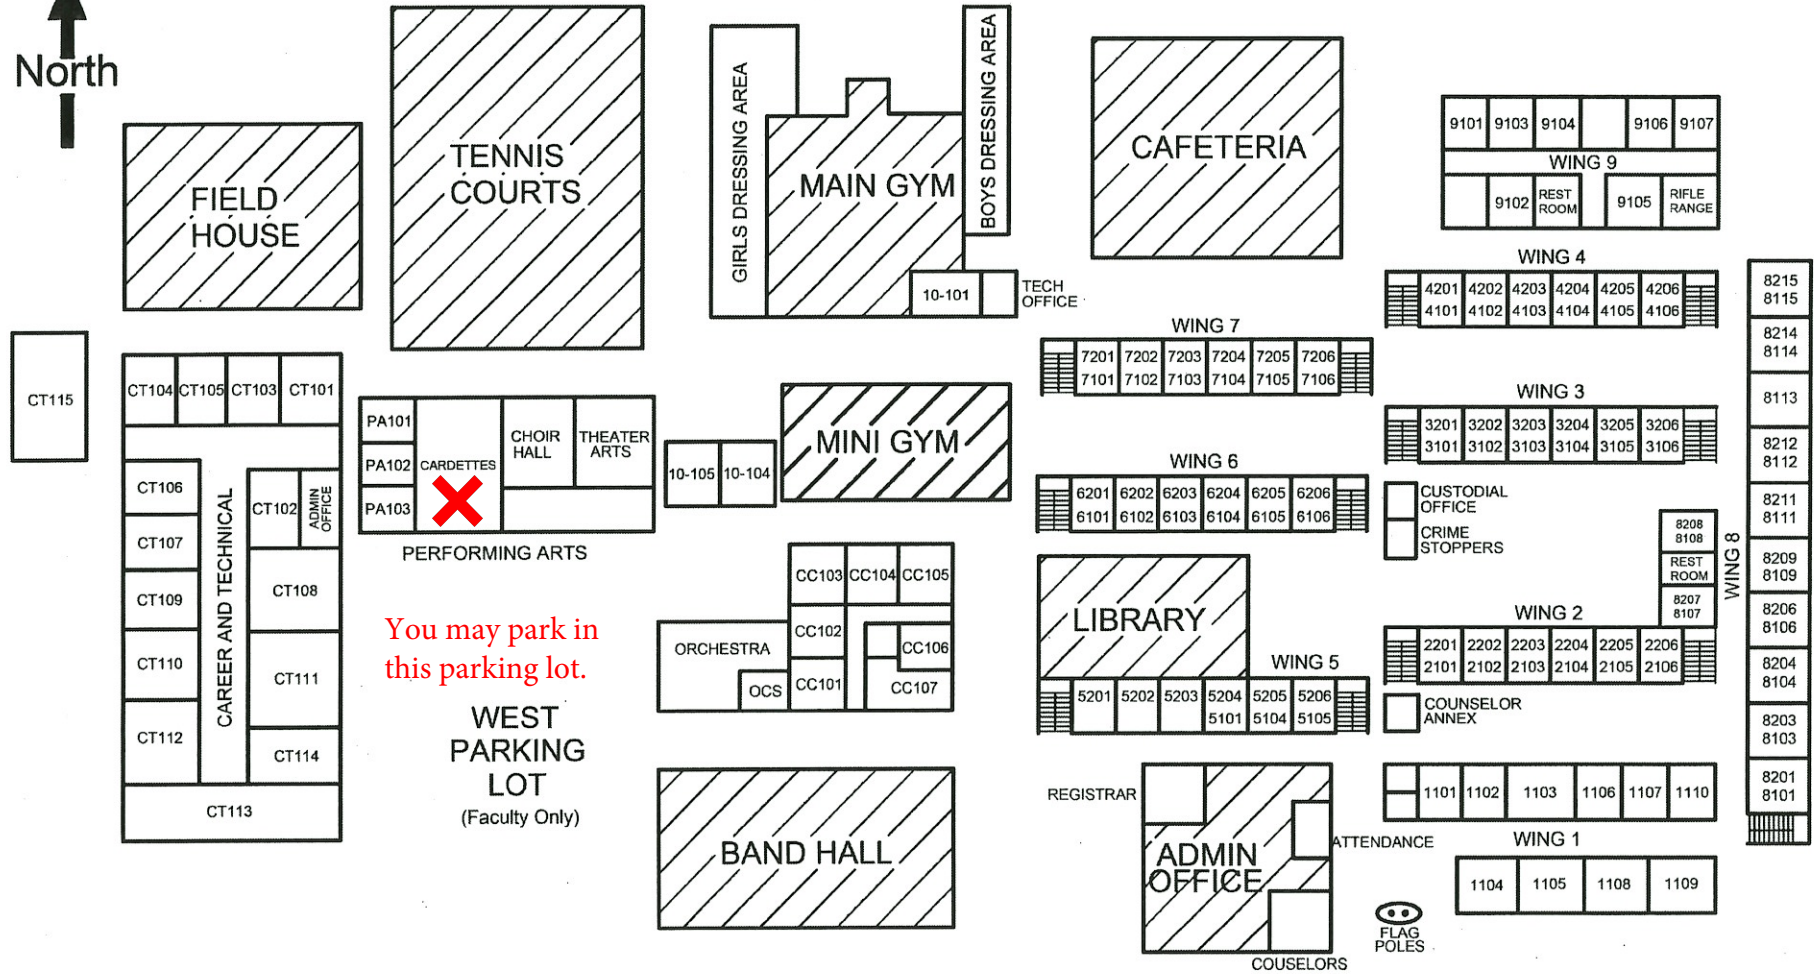

# HARLINGEN HIGH SCHOOL

NORTH PARKING LOT  
(Student Parking)

You may park in this parking lot.

WEST PARKING LOT  
(Faculty Only)

MARSHALL ST.